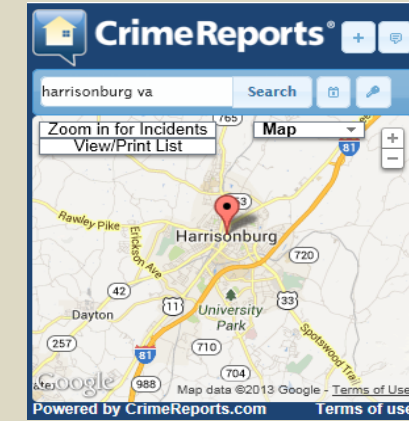

James Madison University Crime Log

June

The Daily Crime Log at James Madison University contains a listing of crimes or alleged crimes and some suspicious circumstances that have been reported directly to the JMU Police Department. It also lists information regarding crimes or alleged crimes that the JMU Police Department has been made aware of through other sources to include Office of Student Accountability and Restorative Practice, Office of Residence life, third party reports, and outside police agencies. Listings in the crime log include crimes or alleged crimes that occur on campus as well as the City of Harrisonburg which were reported directly to the James Madison University Police Department in context of concurrent jurisdiction. Outside agency assist in the context of concurrent jurisdiction where JMU officers responded are also documented. A portal to the Harrisonburg Police Department crime log is provided to obtain information on crimes reported to the Harrisonburg Police Department.

Date of Incident	Time of Incident	Received JMUPD	Description	JMU Officer or Outside Agency	Incident Case Number	Clery Location	Location*	Arrest	Referral	Disposition	Police Called (ORL / OSARP ONLY)

<https://www.crimereports.com/map/index/?search=Harrisonburg+VA>

Crimes reported to the Harrisonburg Police Department can be located by clicking on the above link.