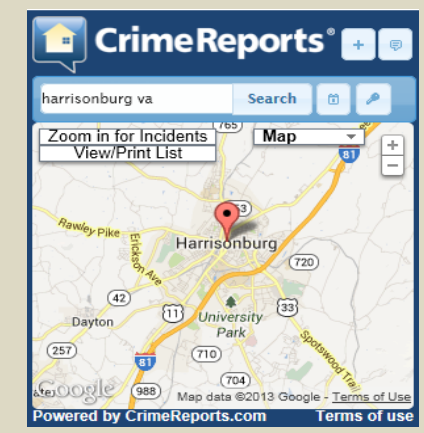

James Madison University Crime Log

June

The Daily Crime Log at James Madison University contains a listing of crimes or alleged crimes and some suspicious circumstances that have been reported directly to the JMU Police Department. It also lists information regarding crimes or alleged crimes that the JMU Police Department has been made aware of through other sources to include Office of Student Accountability and Restorative Practice, Office of Residence life, third party reports, and outside police agencies. Listings in the crime log include crimes or alleged crimes that occur on campus as well as the City of Harrisonburg which were reported directly to the James Madison University Police Department in context of concurrent jurisdiction. Outside agency assist in the context of concurrent jurisdiction where JMU officers responded are also documented. A portal to the Harrisonburg Police Department crime log is provided to obtain information on crimes reported to the Harrisonburg Police Department.

Date of Incident	Time of Incident	Received JMUPD	Description	JMU Officer or Outside Agency	Incident Case Number	Clery Location	Location*	Arrest	Referral	Disposition	Police Called (ORL / OSARP ONLY)

<https://www.crimereports.com/map/index/?search=Harrisonburg+VA>

Crimes reported to the Harrisonburg Police Department can be located by clicking on the above link.