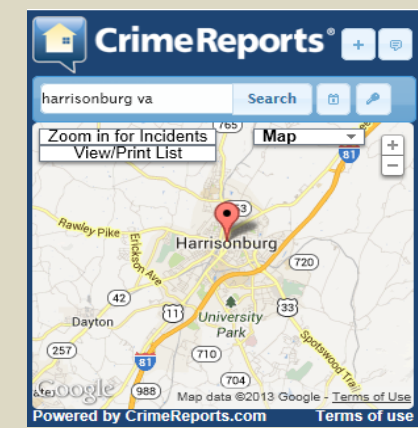

James Madison University Crime Log

June

The Daily Crime Log at James Madison University contains a listing of crimes or alleged crimes and some suspicious circumstances that have been reported directly to the JMU Police Department. It also lists information regarding crimes or alleged crimes that the JMU Police Department has been made aware of through other sources to include Office of Student Accountability and Restorative Practice, Office of Residence life, third party reports, and outside police agencies. Listings in the crime log include crimes or alleged crimes that occur on campus as well as the City of Harrisonburg which were reported directly to the James Madison University Police Department in context of concurrent jurisdiction. Outside agency assist in the context of concurrent jurisdiction where JMU officers responded are also documented. A portal to the Harrisonburg Police Department crime log is provided to obtain information on crimes reported to the Harrisonburg Police Department.

Date of Incident	Time of Incident	Received JMUPD	Description	JMU Officer or Outside Agency	Incident Case Number	Clery Location	Location*	Arrest	Referral	Disposition	Police Called (ORL / OSARP ONLY)

<https://www.crimereports.com/map/index/?search=Harrisonburg+VA>
Crimes reported to the Harrisonburg Police Department can be located by clicking on the above link.