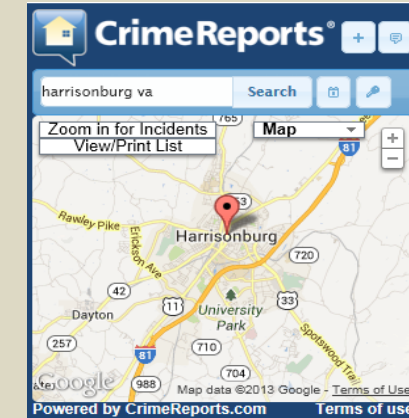

James Madison University Crime Log

June

The Daily Crime Log at James Madison University contains a listing of crimes or alleged crimes and some suspicious circumstances that have been reported directly to the JMU Police Department. It also lists information regarding crimes or alleged crimes that the JMU Police Department has been made aware of through other sources to include Office of Student Accountability and Restorative Practice, Office of Residence life, third party reports, and outside police agencies. Listings in the crime log include crimes or alleged crimes that occur on campus as well as the City of Harrisonburg which were reported directly to the James Madison University Police Department in context of concurrent jurisdiction. Outside agency assist in the context of concurrent jurisdiction where JMU officers responded are also documented. A portal to the Harrisonburg Police Department crime log is provided to obtain information on crimes reported to the Harrisonburg Police Department.

<https://www.crimereports.com/map/index/?search=Harrisonburg+VA>

Crimes reported to the Harrisonburg Police Department can be located by clicking on the above link.

Date of Incident	Time of Incident	Received JMUPD	Description	JMU Officer or Outside Agency	Incident Case Number	Clery Location	Location*	Arrest	Referral	Disposition	Police Called (ORL / OSARP ONLY)
06/01/16	05:50 15:30	06/01/16	Property damage - unknown person(s) scratched the right side of a vehicle while parked in parking lot	35	2016-008672	Main Campus	I Parking Lot 851 S. Main			Report Taken	
06/04/16	00:49	06/04/16	Attempted larceny - group of college age students attempting to remove sign - ran from area - sign not taken - individuals identified - accountability referral	38, 55, 47, 46	2016-008761	Main Campus	D2 Parking Lot 900 Carrier Drive		Attempt to damage Responsibility for Guest	Accountability Referral	
06/04/16	01:10	06/04/16	JMU/HPD Joint Patrol Task Force - Intoxicated in public custodial arrest	31	HPD 2016-047963 2016-008762	Off Campus	Sully Drive near Usman Circle	Intoxicated in public Underage Possession of Alcohol		Criminal Arrest	
06/04/16	02:11	06/04/16	JMU/HPD Joint Patrol Task Force - Intoxicated in public custodial arrest	71	HPD 2016-047991 2016-008763	Off Campus	1043 Lois Lane	Intoxicated in public Underage Possession of Alcohol		Criminal Arrest	
06/05/16	01:15	06/05/16	JMU/HPD Joint Patrol Task Force - Intoxicated in public custodial arrest	31	HPD 2016-048284 2016-008814	Off Campus	1260 Devon Lane	Underage Possession of Alcohol		Criminal Arrest	
06/05/16	04:16	06/05/16	Individuals streaking quad ran from area	46	2016-008818	Main Campus	Quad 950 S. Main Street			No report	
06/06/16	19:29	06/05/16	JMU/HPD Joint Patrol Task Force - Intoxicated in public custodial arrest	41	HPD 2016-048790 2016-008904	Off Campus	Liberty Station 1081 Port Republic Road	Intoxicated in public		Criminal Arrest