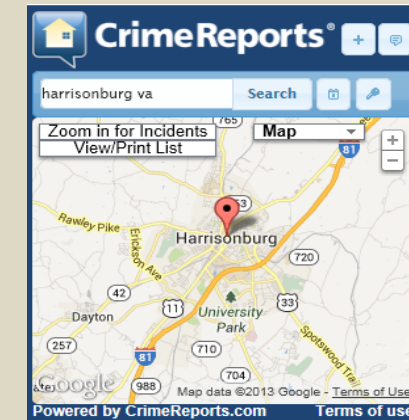

James Madison University Crime Log

June

The Daily Crime Log at James Madison University contains a listing of crimes or alleged crimes and some suspicious circumstances that have been reported directly to the JMU Police Department. It also lists information regarding crimes or alleged crimes that the JMU Police Department has been made aware of through other sources to include Office of Student Accountability and Restorative Practice, Office of Residence life, third party reports, and outside police agencies. Listings in the crime log include crimes or alleged crimes that occur on campus as well as the City of Harrisonburg which were reported directly to the James Madison University Police Department in context of concurrent jurisdiction. Outside agency assist in the context of concurrent jurisdiction where JMU officers responded are also documented. A portal to the Harrisonburg Police Department crime log is provided to obtain information on crimes reported to the Harrisonburg Police Department.

Date of Incident	Time of Incident	Received JMUPD	Description	JMU Officer or Outside Agency	Incident Case Number	Clery Location	Location*	Arrest	Referral	Disposition	Police Called (ORL / OSARP ONLY)

<https://www.crimereports.com/map/index/?search=Harrisonburg+VA>
Crimes reported to the Harrisonburg Police Department can be located by clicking on the above link.